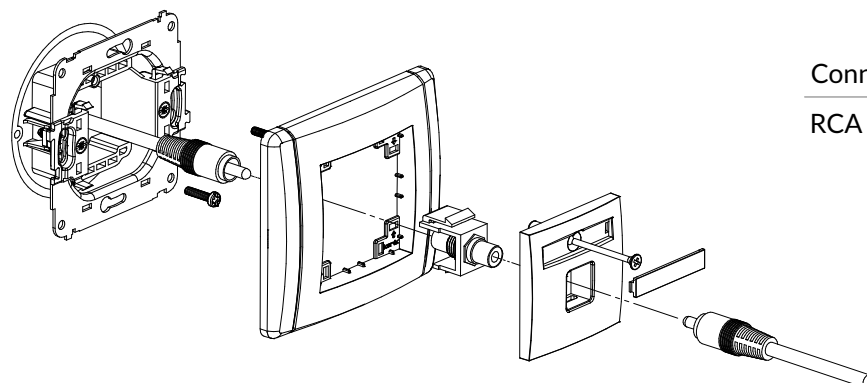

Connection type	Connection
RCA gold-plated	1 x RCA (cinch) female, yellow marker, gold plated

FGRCA-2

RCA double socket (cinch type - white and red, gold-plated)