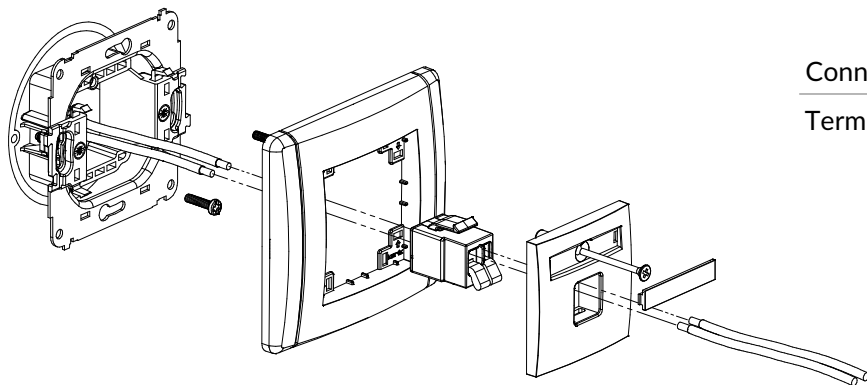

FLEXI SERIES MULTIMEDIA SOCKETS CONNECTION METHOD

FGG-1

Single loudspeaker socket (2,5mm²)

Connection type	Connection
Terminal	Screw clamps

FGG-2

Double loudspeaker socket (2,5mm²)

Connection type	Connection
Terminal	Screw clamps