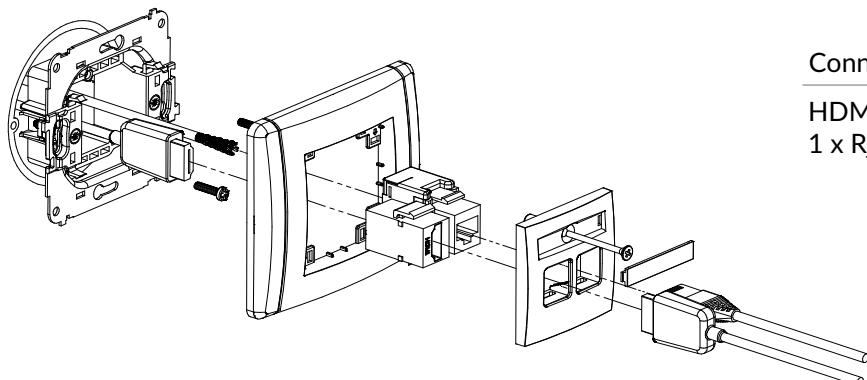

FHDMI-1
HDMI single socket

Connection type	Connection
HDMI	1 x HDMI socket female

FHDMI-2
HDMI double socket

Connection type	Connection
HDMI	2 x HDMI socket female

FGHK

HDMI single socket + single computer socket 1xRJ45, cat. 5e, 8-contact

Connection type	Connection
HDMI, 1 x Rj45 8-kontakt	1 x HDMI socket female / Clamp penetrating insulation

FCUSB-1

Single USB charger, 5V, 1A

Connection type	Connection
USB-A	Screw clamps

FCUSB-3

Single USB charger, 5V, 2A