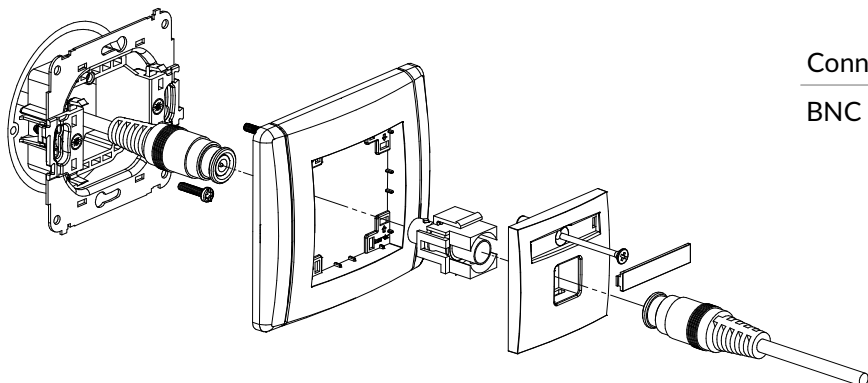

Connection type	Connection
2 x banana gold plated (red and black)	Screwed

FGRCA-1

RCA single socket (cinch type - yellow, gold-plated)

Connection type	Connection
RCA gold-plated	1 x RCA (cinch) female, yellow marker, gold plated

FGRCA-2

RCA double socket (cinch type - white and red, gold-plated)

Connection type	Connection
RCA gold-plated	2 x RCA (cinch) female, white and red marker, gold plated

FGBNC-1
BNC single socket

Connection type	Connection
BNC	Screwed