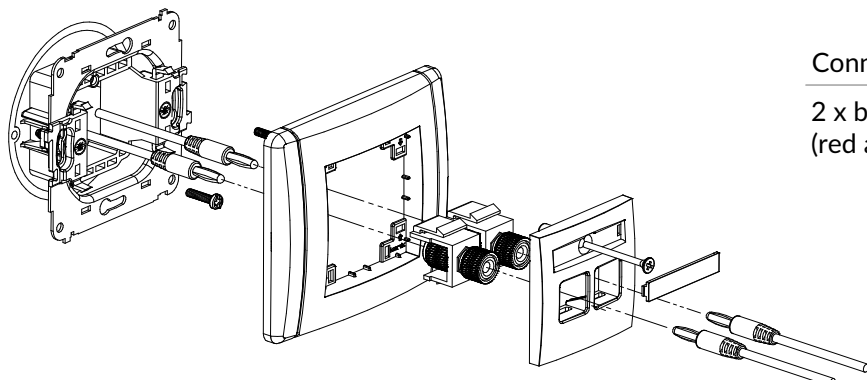

FGG-4

Single loudspeaker socket (banana type - red and black, gold-plated, 4mm², twisted)

Connection type	Connection
2 x banana gold plated (red and black)	Screwed

FGRCA-1

RCA single socket (cinch type - yellow, gold-plated)