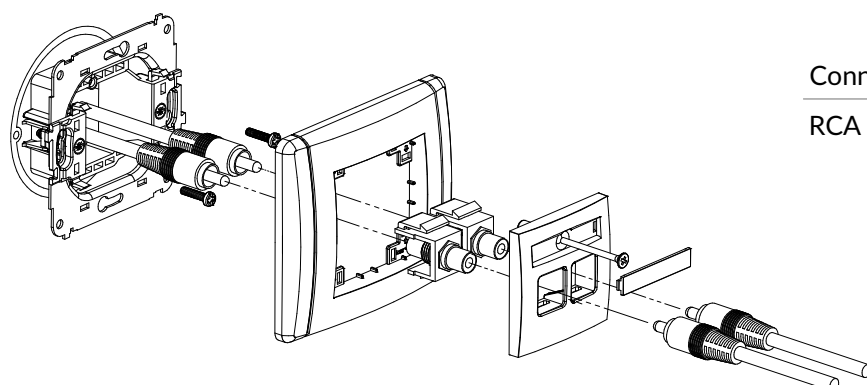

Connection type	Connection
RCA gold-plated	2 x RCA (cinch) female, white and red marker, gold plated