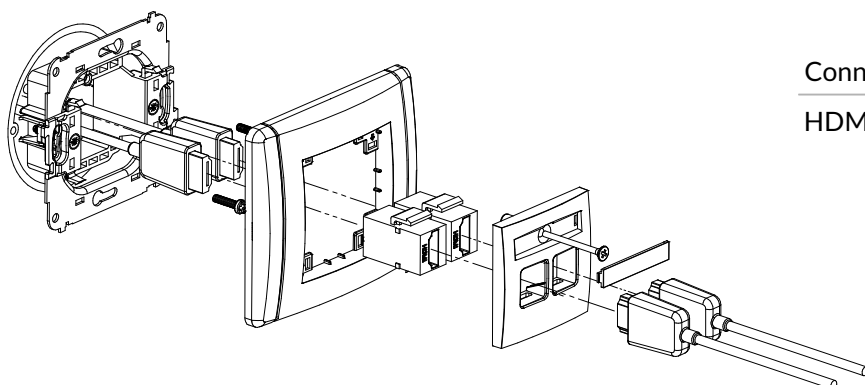

FGRCA-2

RCA double socket (cinch type - white and red, gold-plated)

Connection type	Connection
RCA gold-plated	2 x RCA (cinch) female, white and red marker, gold plated

FGBNC-1
BNC single socket

Connection type	Connection
BNC	Screwed

FHDMI-1
HDMI single socket

Connection type	Connection
HDMI	1 x HDMI socket female

FHDMI-2
HDMI double socket

Connection type	Connection
HDMI	2 x HDMI socket female

FGHK

HDMI single socket + single computer socket 1xRJ45, cat. 5e, 8-contact

Connection type	Connection
HDMI, 1 x Rj45 8-kontakt	1 x HDMI socket female / Clamp penetrating insulation

FCUSB-1

Single USB charger, 5V, 1A

Connection type	Connection
USB-A	Screw clamps

FCUSB-3

Single USB charger, 5V, 2A