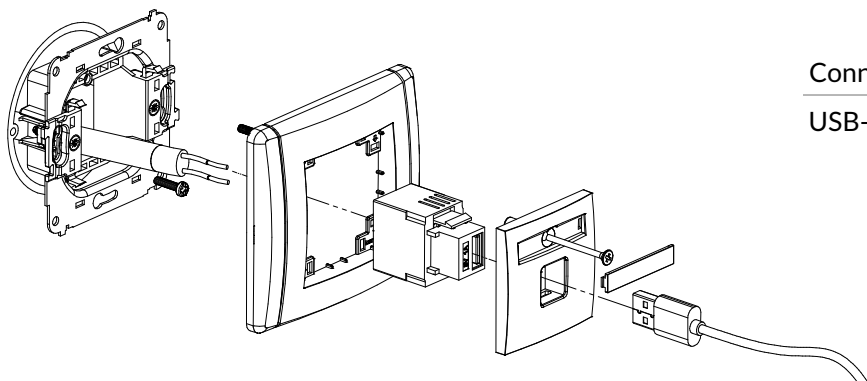

FHDMI-1
HDMI single socket

Connection type	Connection
HDMI	1 x HDMI socket female

FHDMI-2
HDMI double socket

Connection type	Connection
HDMI	2 x HDMI socket female

FGHK

HDMI single socket + single computer socket 1xRJ45, cat. 5e, 8-contact

Connection type	Connection
HDMI, 1 x Rj45 8-kontakt	1 x HDMI socket female / Clamp penetrating insulation

FCUSB-1

Single USB charger, 5V, 1A

Connection type	Connection
USB-A	Screw clamps

FCUSB-3

Single USB charger, 5V, 2A

Connection type	Connection
USB-A	Screw clamps

FGUSB-1
USB-AA 2.0 single socket

Connection type	Connection
USB-A 2.0	1 x USB-A socket female

FGUSB-5
USB-AA 3.0 single socket

Connection type	Connection
USB-A 3.0	1 x USB-A socket female