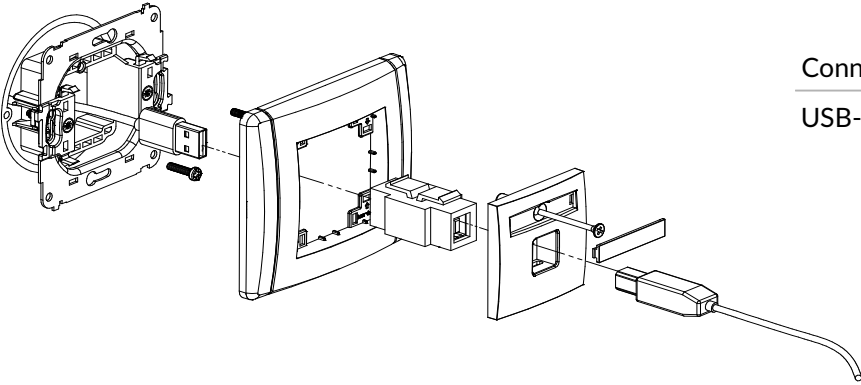

Connection type	Connection
HDMI, 1 x Rj45 8-kontakt	1 x HDMI socket female / Clamp penetrating insulation

FCUSB-1

Single USB charger, 5V, 1A

Connection type	Connection
USB-A	Screw clamps

FCUSB-3

Single USB charger, 5V, 2A

Connection type	Connection
USB-A	Screw clamps

FGUSB-1
USB-AA 2.0 single socket

Connection type	Connection
USB-A 2.0	1 x USB-A socket female

FGUSB-5
USB-AA 3.0 single socket

Connection type	Connection
USB-A 3.0	1 x USB-A socket female

FGUSB-2
2xUSB-AA 2.0 double socket

Connection type	Connection
2xUSB-A 2.0	2 x USB-A socket female

FGUSB-6
2xUSB-AA 3.0 double socket

Connection type	Connection
2xUSB-A 3.0	2 x USB-A socket female

FGUSB-3
USB-AB 2.0 single socket

Connection type	Connection
USB-B 2.0	1 x USB-A socket female