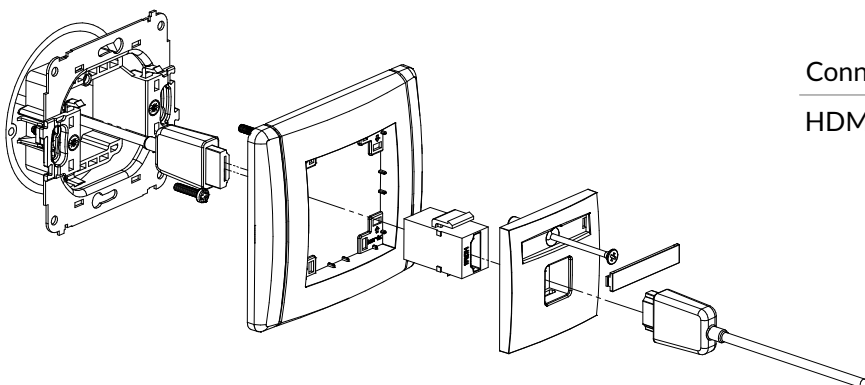

FGRCA-2

RCA double socket (cinch type - white and red, gold-plated)

Connection type	Connection
RCA gold-plated	2 x RCA (cinch) female, white and red marker, gold plated

FGBNC-1
BNC single socket

Connection type	Connection
BNC	Screwed

FHDMI-1
HDMI single socket

Connection type	Connection
HDMI	1 x HDMI socket female

FHDMI-2
HDMI double socket

Connection type	Connection
HDMI	2 x HDMI socket female

FGHK

HDMI single socket + single computer socket 1xRJ45, cat. 5e, 8-contact

Connection type	Connection
HDMI, 1 x Rj45 8-kontakt	1 x HDMI socket female / Clamp penetrating insulation

FCUSB-1

Single USB charger, 5V, 1A

Connection type	Connection
USB-A	Screw clamps

FCUSB-3

Single USB charger, 5V, 2A