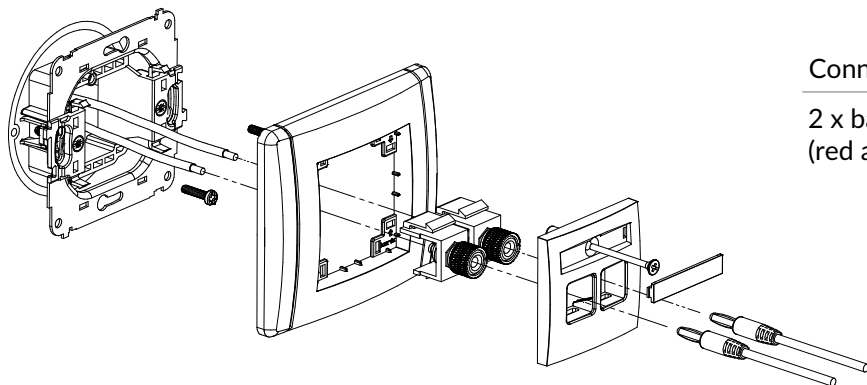

Connection type	Connection
2 x banana gold plated (red and black)	For soldering