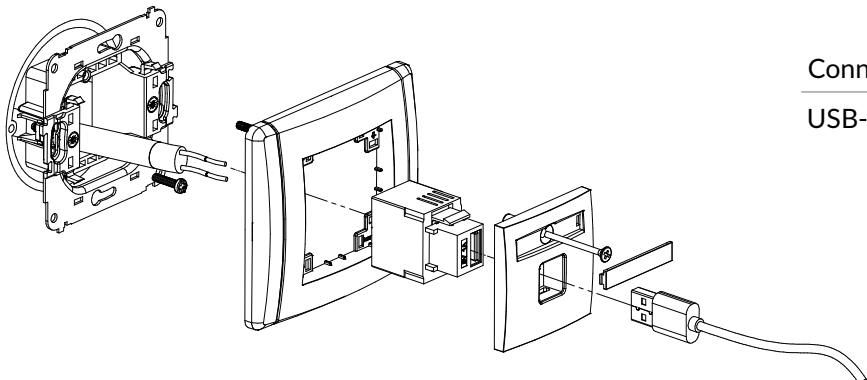

FHDMI-1
HDMI single socket

Connection type	Connection
HDMI	1 x HDMI socket female

FHDMI-2
HDMI double socket

Connection type	Connection
HDMI	2 x HDMI socket female

FGHK

HDMI single socket + single computer socket 1xRJ45, cat. 5e, 8-contact

Connection type	Connection
HDMI, 1 x Rj45 8-kontakt	1 x HDMI socket female / Clamp penetrating insulation

FCUSB-1

Single USB charger, 5V, 1A

Connection type	Connection
USB-A	Screw clamps

FCUSB-3

Single USB charger, 5V, 2A

Connection type	Connection
USB-A	Screw clamps

FGUSB-1
USB-AA 2.0 single socket

Connection type	Connection
USB-A 2.0	1 x USB-A socket female

FGUSB-5
USB-AA 3.0 single socket

Connection type	Connection
USB-A 3.0	1 x USB-A socket female