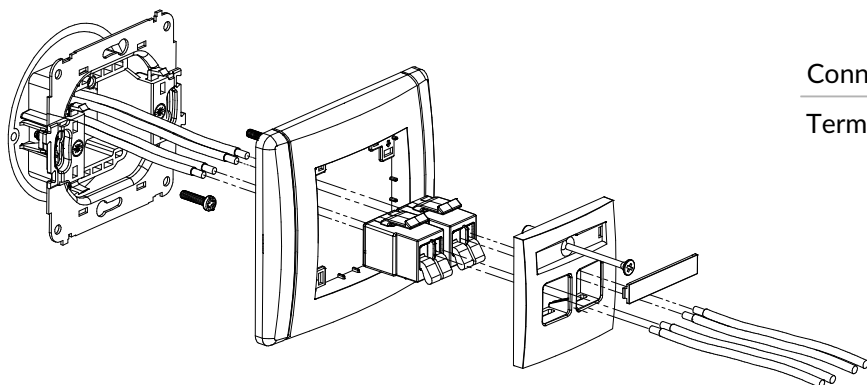

FLEXI SERIES MULTIMEDIA SOCKETS CONNECTION METHOD

FGG-1

Single loudspeaker socket (2,5mm²)

Connection type	Connection
Terminal	Screw clamps

FGG-2

Double loudspeaker socket (2,5mm²)

Connection type	Connection
Terminal	Screw clamps