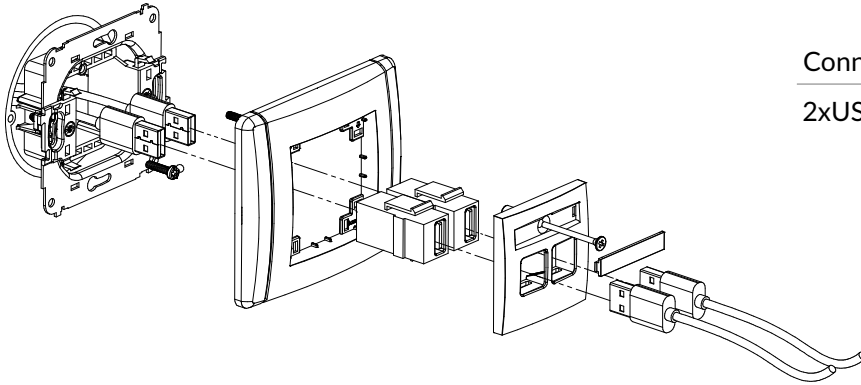

FGUSB-6
2xUSB-AA 3.0 double socket

Connection type	Connection
2xUSB-A 3.0	2 x USB-A socket female