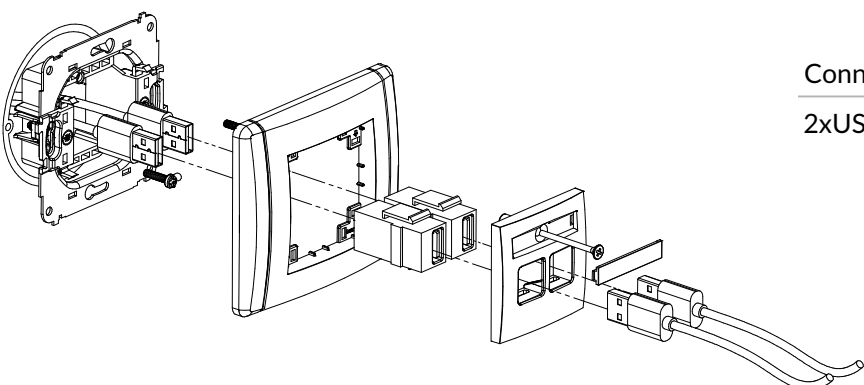

Connection type	Connection
HDMI, 1 x Rj45 8-kontakt	1 x HDMI socket female / Clamp penetrating insulation

FCUSB-1

Single USB charger, 5V, 1A

Connection type	Connection
USB-A	Screw clamps

FCUSB-3

Single USB charger, 5V, 2A

Connection type	Connection
USB-A	Screw clamps

FGUSB-1
USB-AA 2.0 single socket

Connection type	Connection
USB-A 2.0	1 x USB-A socket female

FGUSB-5
USB-AA 3.0 single socket

Connection type	Connection
USB-A 3.0	1 x USB-A socket female

FGUSB-2
2xUSB-AA 2.0 double socket

Connection type	Connection
2xUSB-A 2.0	2 x USB-A socket female

FGUSB-6
2xUSB-AA 3.0 double socket

Connection type	Connection
2xUSB-A 3.0	2 x USB-A socket female

FGUSB-3
USB-AB 2.0 single socket