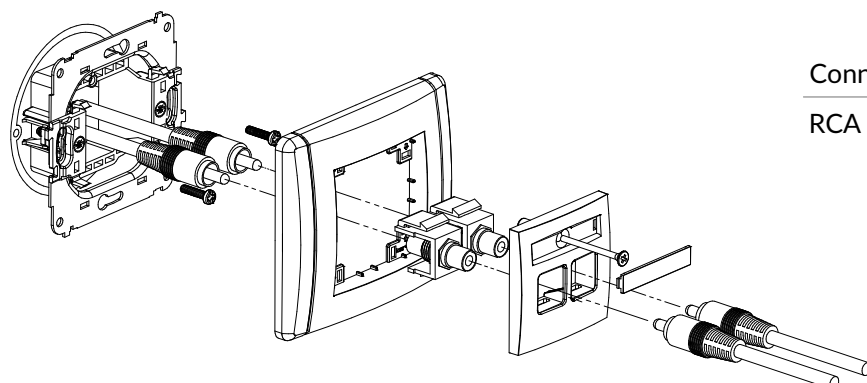

FGRCA-2

RCA double socket (cinch type - white and red, gold-plated)