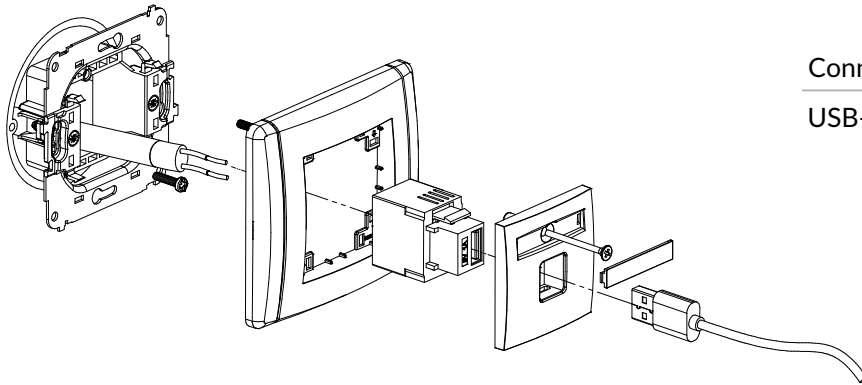

Connection type	Connection
-----------------	------------

HDMI	1 x HDMI socket female
------	------------------------

FHDMI-2
HDMI 1.4 double socket

Connection type	Connection
HDMI	2 x HDMI socket female

FHDMI-4
HDMI 2.0 double socket

Connection type	Connection
HDMI	2 x HDMI socket female

FGHK
HDMI 1.4 single socket + single computer socket 1xRJ45, cat. 5e, 8-contact

Connection type	Connection
HDMI, 1 x Rj45 8-contakt	1 x HDMI socket female / Clamp penetrating insulation

FCUSB-1
Single USB charger, 5V, 1A

Connection type	Connection
USB-A	Screw clamps

FCUSB-3
Single USB charger, 5V, 2A

Connection type	Connection
USB-A	Screw clamps

FGUSB-1
USB-AA 2.0 single socket

Connection type	Connection
USB-A 2.0	1 x USB-A socket female