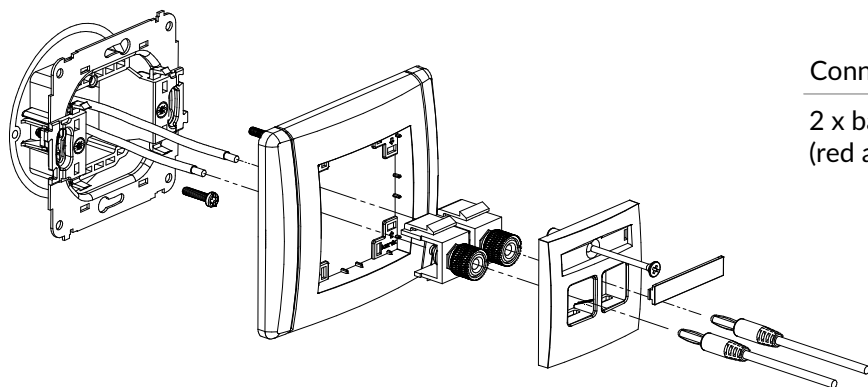

FGG-3
Single loudspeaker socket (banana type - red and black, gold-plated, 4mm², soldering)

Connection type	Connection
2 x banana gold plated (red and black)	For soldering