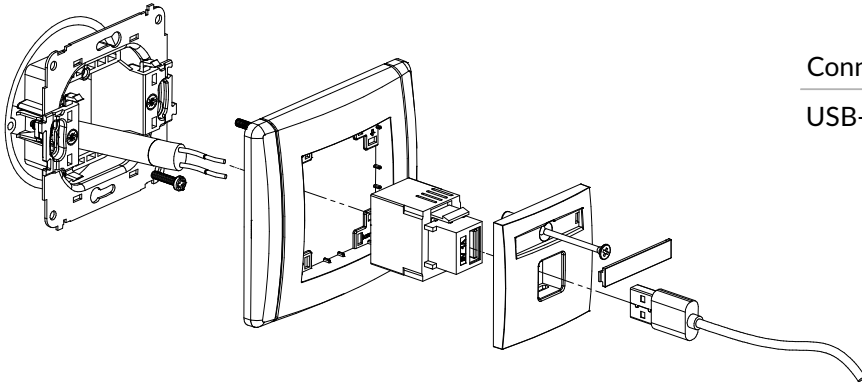

Connection type	Connection
-----------------	------------

HDMI	1 x HDMI socket female
------	------------------------

FHDMI-2
HDMI 1.4 double socket

Connection type	Connection
HDMI	2 x HDMI socket female

FHDMI-4
HDMI 2.0 double socket

Connection type	Connection
HDMI	2 x HDMI socket female

FGHK
HDMI 1.4 single socket + single computer socket 1xRJ45, cat. 5e, 8-contact

Connection type	Connection
HDMI, 1 x Rj45 8-contakt	1 x HDMI socket female / Clamp penetrating insulation

FCUSB-1
Single USB charger, 5V, 1A

Connection type	Connection
USB-A	Screw clamps

FCUSB-3
Single USB charger, 5V, 2A

Connection type	Connection
USB-A	Screw clamps

FGUSB-1
USB-AA 2.0 single socket

Connection type	Connection
USB-A 2.0	1 x USB-A socket female