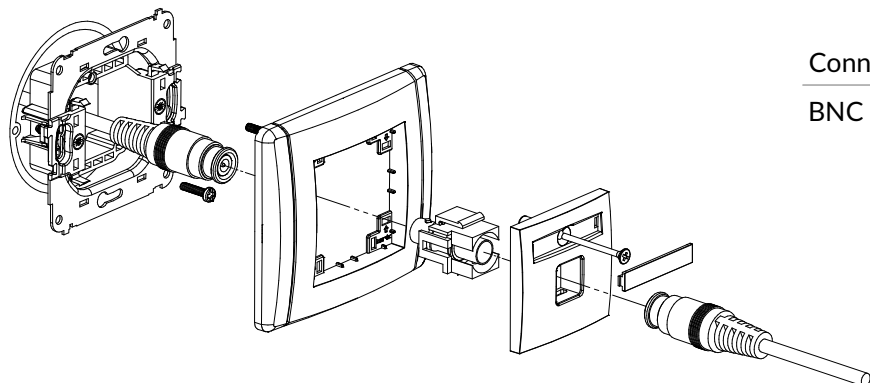

Connection type	Connection
2 x banana gold plated (red and black)	Screwed

FGRCA-1

RCA single socket (cinch type - yellow, gold-plated)

Connection type	Connection
RCA gold-plated	1 x RCA (cinch) female, yellow marker, gold plated

FGRCA-2

RCA double socket (cinch type - white and red, gold-plated)

Connection type	Connection
RCA gold-plated	2 x RCA (cinch) female, white and red marker, gold plated

FGBNC-1
BNC single socket

Connection type	Connection
-----------------	------------

BNC	Screwed
-----	---------

FHDMI-1
HDMI 1.4 single socket

Connection type	Connection
-----------------	------------

HDMI	1 x HDMI socket female
------	------------------------

FHDMI-3
HDMI 2.0 single socket