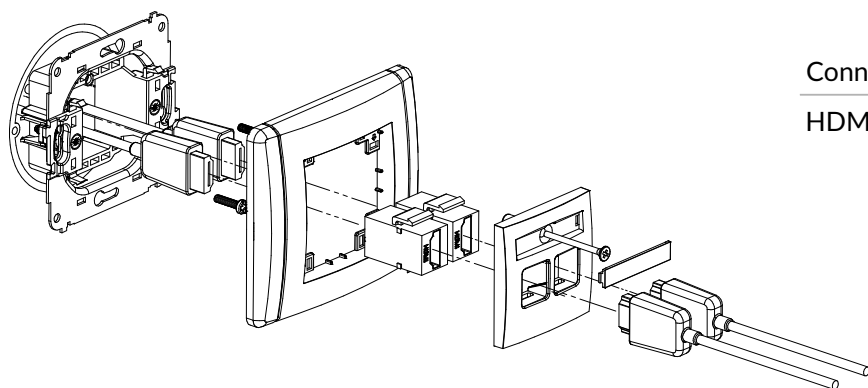

BNC	Screwed
-----	---------

FHDMI-1
HDMI 1.4 single socket

Connection type	Connection
-----------------	------------

HDMI	1 x HDMI socket female
------	------------------------

FHDMI-3
HDMI 2.0 single socket

Connection type	Connection
-----------------	------------

HDMI	1 x HDMI socket female
------	------------------------

FHDMI-2
HDMI 1.4 double socket

Connection type	Connection
HDMI	2 x HDMI socket female

FHDMI-4
HDMI 2.0 double socket

Connection type	Connection
HDMI	2 x HDMI socket female

FGHK
HDMI 1.4 single socket + single computer socket 1xRJ45, cat. 5e, 8-contact

Connection type	Connection
HDMI, 1 x Rj45 8-contakt	1 x HDMI socket female / Clamp penetrating insulation