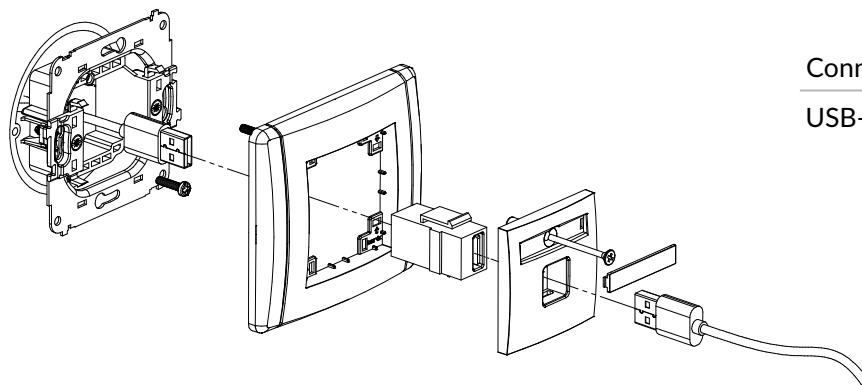

FHDMI-4
HDMI 2.0 double socket

Connection type	Connection
HDMI	2 x HDMI socket female

FGHK
HDMI 1.4 single socket + single computer socket 1xRJ45, cat. 5e, 8-contact

Connection type	Connection
HDMI, 1 x Rj45 8-contakt	1 x HDMI socket female / Clamp penetrating insulation

FCUSB-1
Single USB charger, 5V, 1A

Connection type	Connection
USB-A	Screw clamps

FCUSB-3
Single USB charger, 5V, 2A

Connection type	Connection
USB-A	Screw clamps

FGUSB-1
USB-AA 2.0 single socket

Connection type	Connection
USB-A 2.0	1 x USB-A socket female

FGUSB-6
2xUSB-AA 3.0 double socket

Connection type	Connection
2xUSB-A 3.0	2 x USB-A socket female

FGUSB-5
USB-AA 3.0 single socket

Connection type	Connection
USB-A 3.0	1 x USB-A socket female

FGUSB-2
2xUSB-AA 2.0 double socket