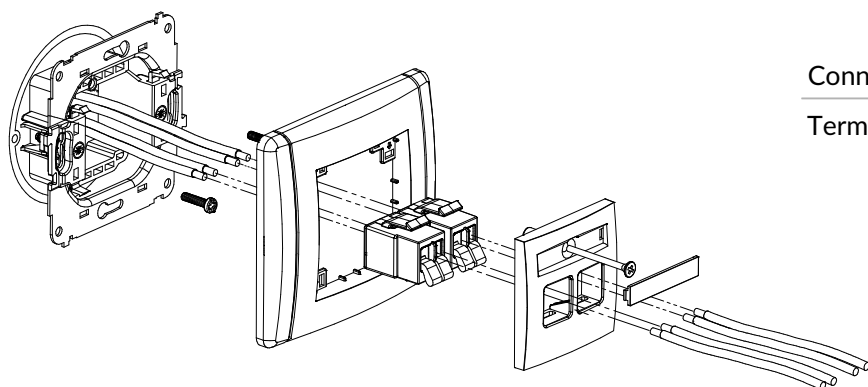

FLEXI SERIES MULTIMEDIA SOCKETS CONNECTION METHOD

FGG-1
Single loudspeaker socket (2,5mm²)

Connection type	Connection
Terminal	Screw clamps

FGG-2
Double loudspeaker socket (2,5mm²)

Connection type	Connection
Terminal	Screw clamps