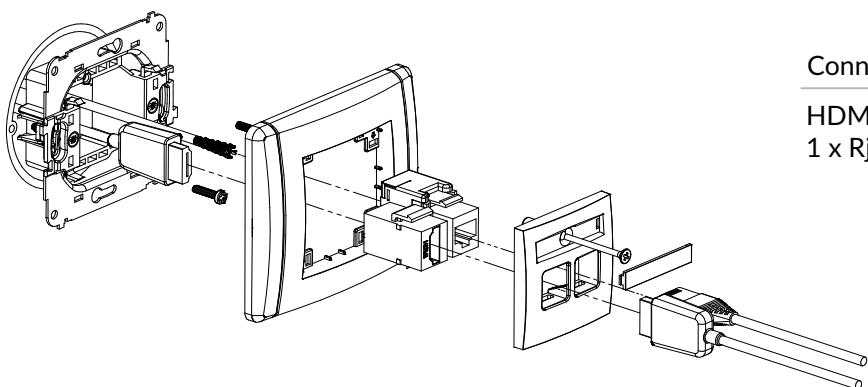

BNC	Screwed
-----	---------

FHDMI-1
HDMI 1.4 single socket

Connection type	Connection
-----------------	------------

HDMI	1 x HDMI socket female
------	------------------------

FHDMI-3
HDMI 2.0 single socket

Connection type	Connection
-----------------	------------

HDMI	1 x HDMI socket female
------	------------------------

FHDMI-2
HDMI 1.4 double socket

Connection type	Connection
HDMI	2 x HDMI socket female

FHDMI-4
HDMI 2.0 double socket

Connection type	Connection
HDMI	2 x HDMI socket female

FGHK
HDMI 1.4 single socket + single computer socket 1xRJ45, cat. 5e, 8-contact

Connection type	Connection
HDMI, 1 x Rj45 8-contakt	1 x HDMI socket female / Clamp penetrating insulation