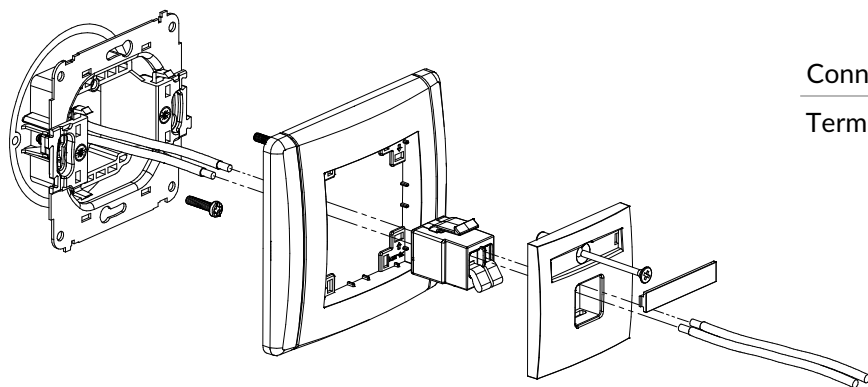

FLEXI SERIES MULTIMEDIA SOCKETS CONNECTION METHOD

FGG-1
Single loudspeaker socket (2,5mm²)

Connection type	Connection
Terminal	Screw clamps

FGG-2
Double loudspeaker socket (2,5mm²)

Connection type	Connection
Terminal	Screw clamps