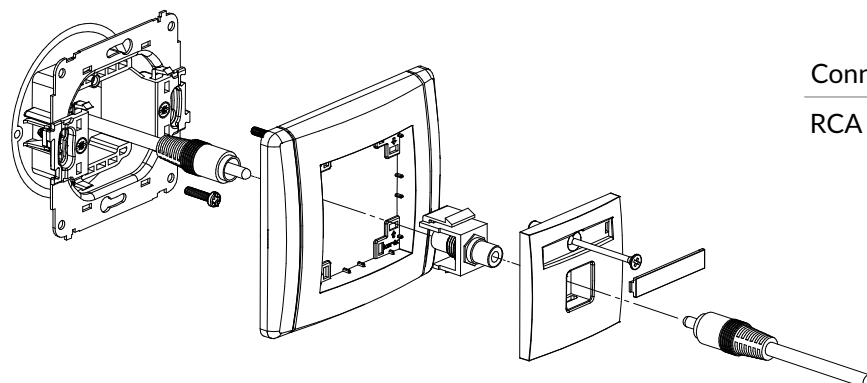

FGG-4

Single loudspeaker socket (banana type - red and black, gold-plated, 4mm², twisted)

Connection type	Connection
2 x banana gold plated (red and black)	Screwed

FGRCA-1

RCA single socket (cinch type - yellow, gold-plated)

FGRCA-2

RCA double socket (cinch type - white and red, gold-plated)