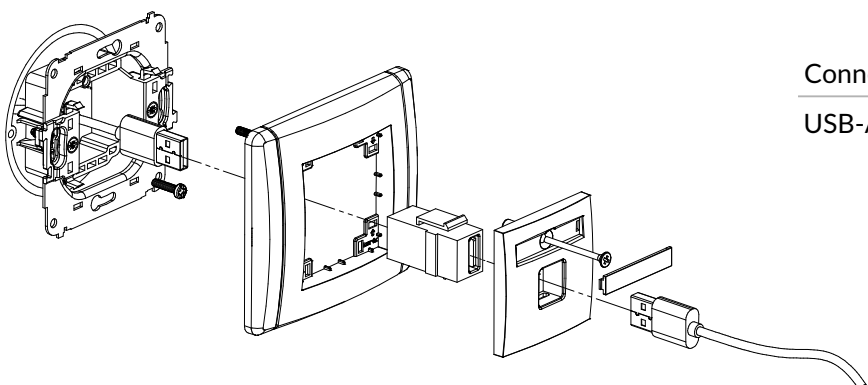

FHDMI-4
HDMI 2.0 double socket

Connection type	Connection
HDMI	2 x HDMI socket female

FGHK
HDMI 1.4 single socket + single computer socket 1xRJ45, cat. 5e, 8-contact

Connection type	Connection
HDMI, 1 x Rj45 8-contakt	1 x HDMI socket female / Clamp penetrating insulation

FCUSB-1
Single USB charger, 5V, 1A

Connection type	Connection
USB-A	Screw clamps

FCUSB-3
Single USB charger, 5V, 2A

Connection type	Connection
USB-A	Screw clamps

FGUSB-1
USB-AA 2.0 single socket

Connection type	Connection
USB-A 2.0	1 x USB-A socket female

FGUSB-6
2xUSB-AA 3.0 double socket

Connection type	Connection
2xUSB-A 3.0	2 x USB-A socket female

FGUSB-5
USB-AA 3.0 single socket

Connection type	Connection
USB-A 3.0	1 x USB-A socket female

FGUSB-2
2xUSB-AA 2.0 double socket