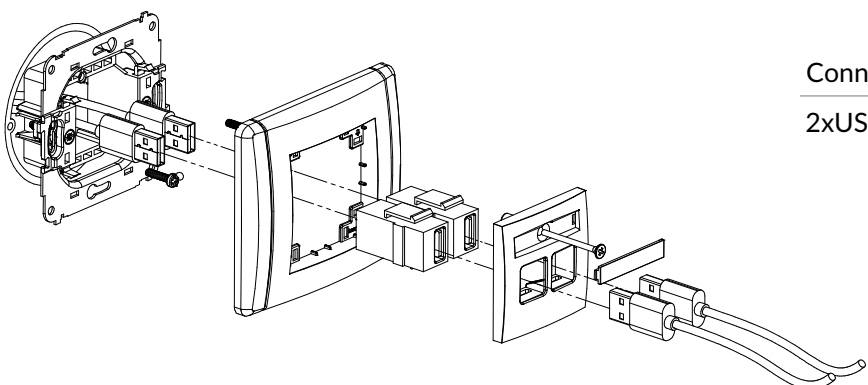

FCUSB-1
Single USB charger, 5V, 1A

Connection type	Connection
USB-A	Screw clamps

FCUSB-3
Single USB charger, 5V, 2A

Connection type	Connection
USB-A	Screw clamps

FGUSB-1
USB-AA 2.0 single socket

Connection type	Connection
USB-A 2.0	1 x USB-A socket female

FGUSB-6
2xUSB-AA 3.0 double socket

Connection type	Connection
2xUSB-A 3.0	2 x USB-A socket female

FGUSB-5
USB-AA 3.0 single socket

Connection type	Connection
USB-A 3.0	1 x USB-A socket female

FGUSB-2
2xUSB-AA 2.0 double socket

Connection type	Connection
2xUSB-A 2.0	2 x USB-A socket female

FGUSB-3
USB-AB 2.0 single socket

Connection type

USB-B 2.0

Connection

1 x USB-A socket female