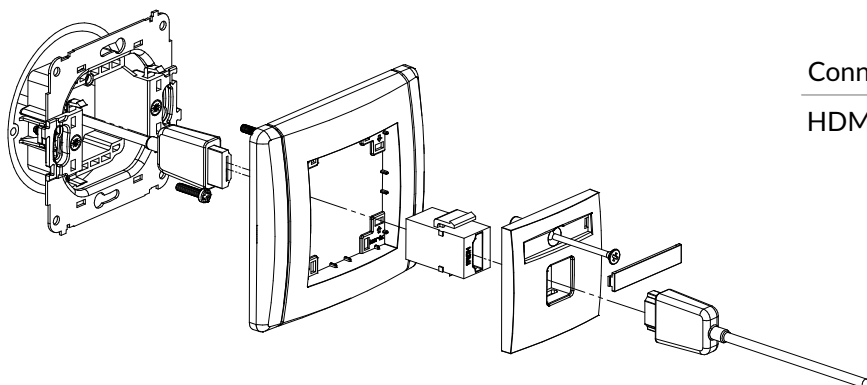

FGRCA-2

RCA double socket (cinch type - white and red, gold-plated)

Connection type	Connection
RCA gold-plated	2 x RCA (cinch) female, white and red marker, gold plated

FGBNC-1
BNC single socket

Connection type	Connection
-----------------	------------

BNC	Screwed
-----	---------

FHDMI-1
HDMI 1.4 single socket

Connection type	Connection
-----------------	------------

HDMI	1 x HDMI socket female
------	------------------------

FHDMI-3
HDMI 2.0 single socket