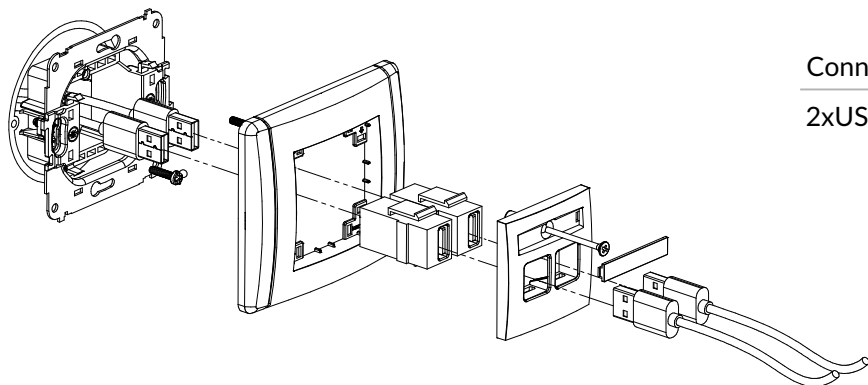

FHDMI-4
HDMI 2.0 double socket

Connection type	Connection
HDMI	2 x HDMI socket female

FGHK
HDMI 1.4 single socket + single computer socket 1xRJ45, cat. 5e, 8-contact

Connection type	Connection
HDMI, 1 x Rj45 8-contakt	1 x HDMI socket female / Clamp penetrating insulation

FCUSB-1
Single USB charger, 5V, 1A

Connection type	Connection
USB-A	Screw clamps

FCUSB-3
Single USB charger, 5V, 2A

Connection type	Connection
USB-A	Screw clamps

FGUSB-1
USB-AA 2.0 single socket

Connection type	Connection
USB-A 2.0	1 x USB-A socket female

FGUSB-6
2xUSB-AA 3.0 double socket

Connection type	Connection
2xUSB-A 3.0	2 x USB-A socket female

FGUSB-5
USB-AA 3.0 single socket

Connection type	Connection
USB-A 3.0	1 x USB-A socket female

FGUSB-2
2xUSB-AA 2.0 double socket