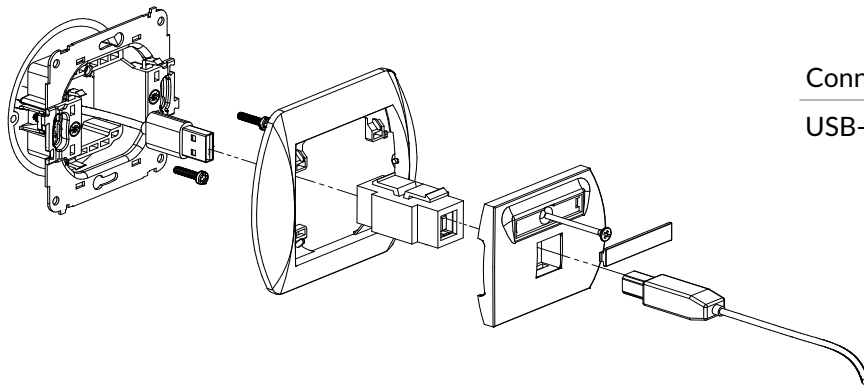

Connection type	Connection
HDMI, 1 x Rj45 8-kontakt	1 x HDMI socket female / Clamp penetrating insulation

GUSB-1 + RH-1

USB-AA 2.0 single socket mechanism + 1-gang horizontal frame

Connection type	Connection
USB-A 2.0	1 x USB-A socket female

GUSB-5 + RH-1

USB-AA 3.0 single socket mechanism + 1-gang horizontal frame

Connection type	Connection
USB-A 3.0	1 x USB-A socket female

GUSB-2 + RH-1

2xUSB-AA 2.0 double socket mechanism + 1-gang horizontal frame

Connection type	Connection
2xUSB-A 2.0	2 x USB-A socket female

GUSB-6 + DR-1

2xUSB-AA 3.0 double socket mechanism+ 1-gang horizontal frame

Connection type	Connection
2xUSB-A 3.0	2 x USB-A socket female

GUSB-3 + RH-1

USB-AB 2.0 single socket mechanism +1-gang horizontal frame

Connection type	Connection
USB-B 2.0	1 x USB-A socket female