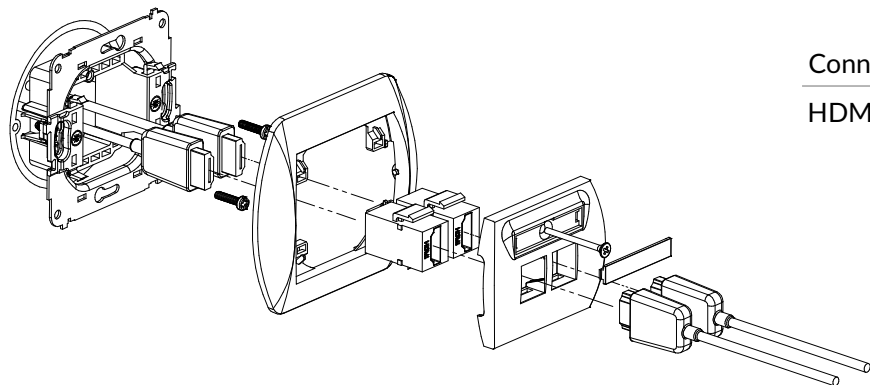

	2 x RCA (cinch) female, white and red marker, gold plated
--	---

GBNC-1 + RH-1

BNC single socket mechanism + 1-gang horizontal frame

Connection type	Connection
BNC	Screwed

HDMI-1 + RH-1

HDMI 1.4 single socket mechanism + 1-gang horizontal frame

Connection type	Connection
HDMI	1 x HDMI socket female

HDMI-3 + RH-1

HDMI 2.0 single socket mechanism + 1-gang horizontal frame

Connection type	Connection
HDMI	1 x HDMI socket female

HDMI-2 + RH-1

HDMI 1.4 double socket mechanism + 1-gang horizontal frame

Connection type	Connection
HDMI	2 x HDMI socket female

HDMI-4 + RH-1

HDMI 2.0 double socket mechanism + 1-gang horizontal frame

Connection type	Connection
HDMI	2 x HDMI socket female

GHK + RH-1

HDMI 1.4 single socket mechanism + single computer socket mechanism 1xRJ45, cat. 5e, 8-contact + 1-gang horizontal frame

Connection type	Connection
HDMI, 1 x Rj45 8-kontakt	1 x HDMI socket female / Clamp penetrating insulation

GUSB-1 + RH-1

USB-AA 2.0 single socket mechanism + 1-gang horizontal frame

Connection type	Connection
USB-A 2.0	1 x USB-A socket female