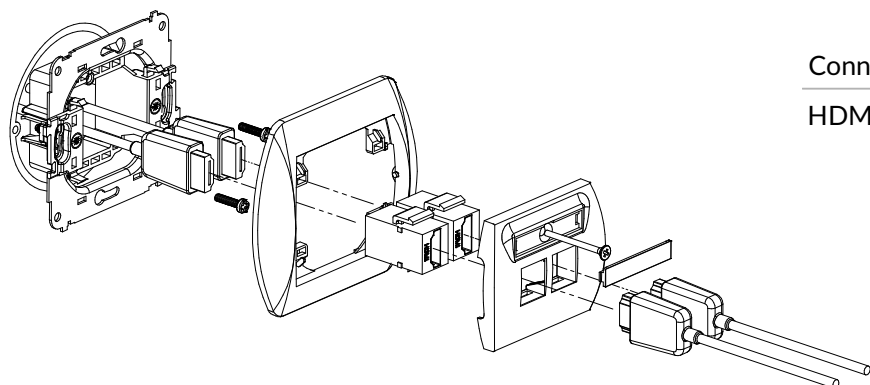

	2 x RCA (cinch) female, white and red marker, gold plated
--	---

GBNC-1 + RH-1

BNC single socket mechanism + 1-gang horizontal frame

Connection type	Connection
BNC	Screwed

HDMI-1 + RH-1

HDMI 1.4 single socket mechanism + 1-gang horizontal frame

Connection type	Connection
HDMI	1 x HDMI socket female

HDMI-3 + RH-1

HDMI 2.0 single socket mechanism + 1-gang horizontal frame

Connection type	Connection
HDMI	1 x HDMI socket female

HDMI-2 + RH-1

HDMI 1.4 double socket mechanism + 1-gang horizontal frame

Connection type	Connection
HDMI	2 x HDMI socket female

HDMI-4 + RH-1

HDMI 2.0 double socket mechanism + 1-gang horizontal frame

Connection type	Connection
HDMI	2 x HDMI socket female

GHK + RH-1

HDMI 1.4 single socket mechanism + single computer socket mechanism 1xRJ45, cat. 5e, 8-contact + 1-gang horizontal frame

Connection type	Connection
HDMI, 1 x Rj45 8-kontakt	1 x HDMI socket female / Clamp penetrating insulation

GUSB-1 + RH-1

USB-AA 2.0 single socket mechanism + 1-gang horizontal frame

Connection type	Connection
USB-A 2.0	1 x USB-A socket female