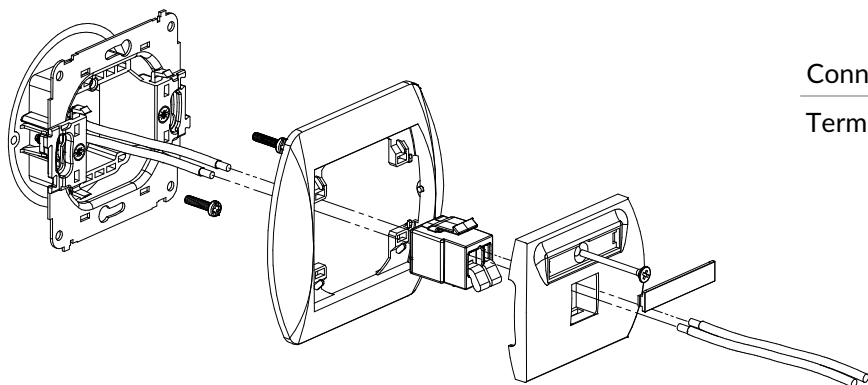

TREND SERIES MULTIMEDIA SOCKETS CONNECTION METHOD

GG-1 + RH-1

Single loudspeaker socket (2,5mm²) mechanism + 1-gang horizontal frame

Connection type	Connection
Terminal	Screw clamps

GG-2 + RH-1

Double loudspeaker socket (2,5mm²) mechanism + 1-gang horizontal frame

Connection type	Connection
Terminal	Screw clamps

GG-3 + RH-1

Single loudspeaker socket (banana type - red and black, gold-plated, 4mm², soldering) mechanism + 1-gang horizontal frame

Connection type	Connection
2 x banana gold plated (red and black)	For soldering