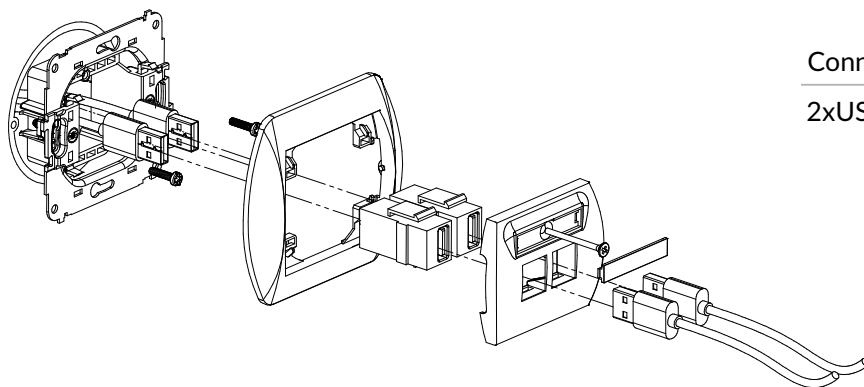

Connection type	Connection
HDMI, 1 x Rj45 8-kontakt	1 x HDMI socket female / Clamp penetrating insulation

GUSB-1 + RH-1

USB-AA 2.0 single socket mechanism + 1-gang horizontal frame

Connection type	Connection
USB-A 2.0	1 x USB-A socket female

GUSB-5 + RH-1

USB-AA 3.0 single socket mechanism + 1-gang horizontal frame

Connection type	Connection
USB-A 3.0	1 x USB-A socket female

GUSB-2 + RH-1

2xUSB-AA 2.0 double socket mechanism + 1-gang horizontal frame

Connection type	Connection
2xUSB-A 2.0	2 x USB-A socket female

GUSB-6 + DR-1

2xUSB-AA 3.0 double socket mechanism+ 1-gang horizontal frame

Connection type	Connection
2xUSB-A 3.0	2 x USB-A socket female

GUSB-3 + RH-1

USB-AB 2.0 single socket mechanism +1-gang horizontal frame

Connection type	Connection
USB-B 2.0	1 x USB-A socket female