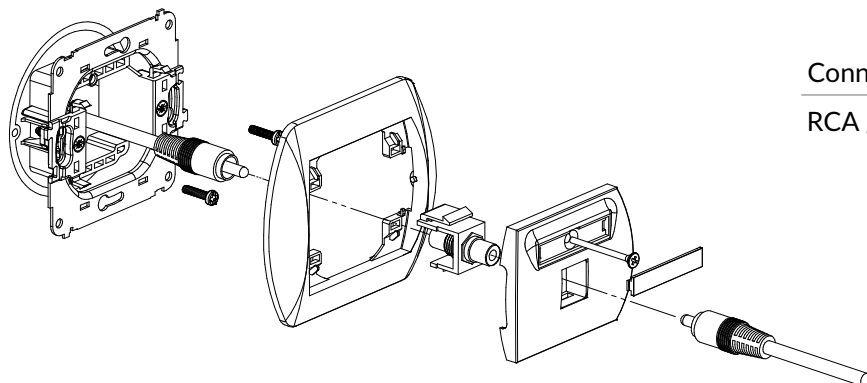

Connection type	Connection

RCA gold-plated	

GRCA-2 + RH-1

RCA double socket (cinch type - white and red, gold-plated) mechanism + 1-gang horizontal frame