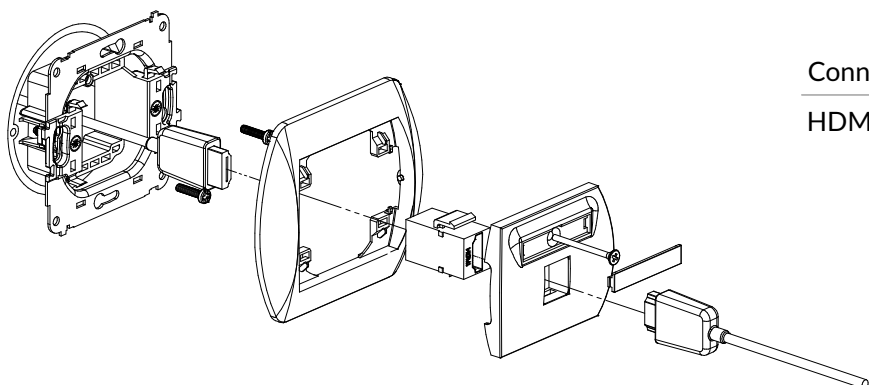

GRCA-2 + RH-1

RCA double socket (cinch type - white and red, gold-plated) mechanism + 1-gang horizontal frame

Connection type	Connection
-----------------	------------

RCA gold-plated	
-----------------	--

	2 x RCA (cinch) female, white and red marker, gold plated
--	---

GBNC-1 + RH-1

BNC single socket mechanism + 1-gang horizontal frame

Connection type	Connection
BNC	Screwed

HDMI-1 + RH-1

HDMI 1.4 single socket mechanism + 1-gang horizontal frame

Connection type	Connection
HDMI	1 x HDMI socket female

HDMI-3 + RH-1

HDMI 2.0 single socket mechanism + 1-gang horizontal frame

Connection type	Connection
HDMI	1 x HDMI socket female

HDMI-2 + RH-1

HDMI 1.4 double socket mechanism + 1-gang horizontal frame

Connection type	Connection
HDMI	2 x HDMI socket female

HDMI-4 + RH-1

HDMI 2.0 double socket mechanism + 1-gang horizontal frame

Connection type	Connection
HDMI	2 x HDMI socket female

GHK + RH-1

HDMI 1.4 single socket mechanism + single computer socket mechanism 1xRJ45, cat. 5e, 8-contact + 1-gang horizontal frame