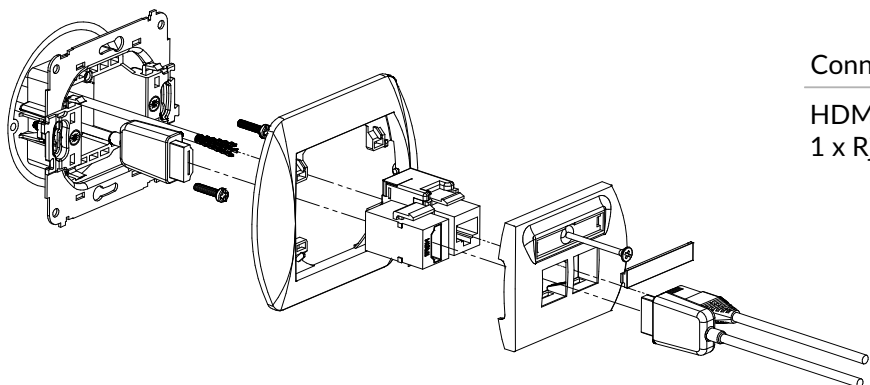

Connection type	Connection
HDMI	1 x HDMI socket female

HDMI-3 + RH-1

HDMI 2.0 single socket mechanism + 1-gang horizontal frame

Connection type	Connection
HDMI	1 x HDMI socket female

HDMI-2 + RH-1

HDMI 1.4 double socket mechanism + 1-gang horizontal frame

Connection type	Connection
HDMI	2 x HDMI socket female

HDMI-4 + RH-1

HDMI 2.0 double socket mechanism + 1-gang horizontal frame

Connection type	Connection
HDMI	2 x HDMI socket female

GHK + RH-1

HDMI 1.4 single socket mechanism + single computer socket mechanism 1xRJ45, cat. 5e, 8-contact + 1-gang horizontal frame

Connection type	Connection
HDMI, 1 x Rj45 8-kontakt	1 x HDMI socket female / Clamp penetrating insulation

GUSB-1 + RH-1

USB-AA 2.0 single socket mechanism + 1-gang horizontal frame

Connection type	Connection
USB-A 2.0	1 x USB-A socket female