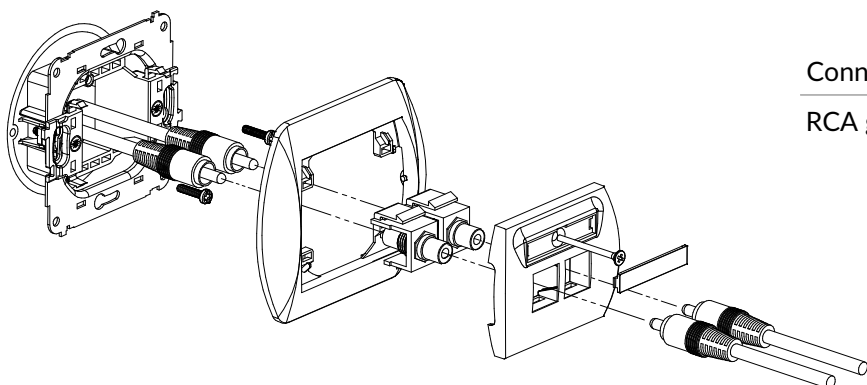

Connection type	Connection

RCA gold-plated