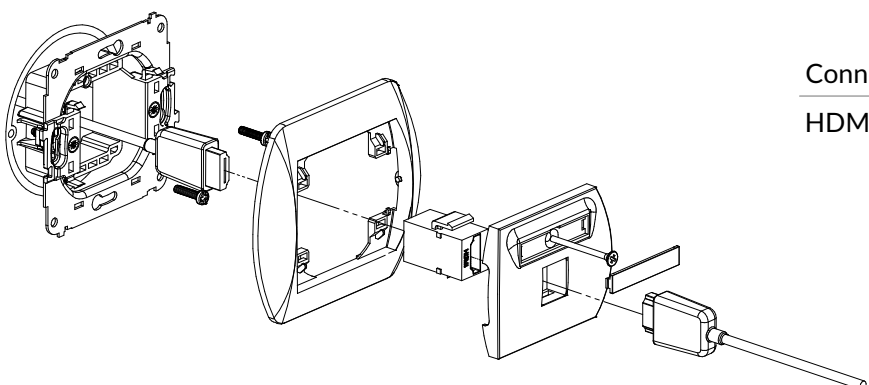

	2 x RCA (cinch) female, white and red marker, gold plated
--	---

GBNC-1 + RH-1

BNC single socket mechanism + 1-gang horizontal frame

Connection type	Connection
BNC	Screwed

HDMI-1 + RH-1

HDMI 1.4 single socket mechanism + 1-gang horizontal frame

Connection type	Connection
HDMI	1 x HDMI socket female

HDMI-3 + RH-1

HDMI 2.0 single socket mechanism + 1-gang horizontal frame

Connection type	Connection
HDMI	1 x HDMI socket female

HDMI-2 + RH-1

HDMI 1.4 double socket mechanism + 1-gang horizontal frame

Connection type	Connection
HDMI	2 x HDMI socket female

HDMI-4 + RH-1

HDMI 2.0 double socket mechanism + 1-gang horizontal frame

Connection type	Connection
HDMI	2 x HDMI socket female

GHK + RH-1

HDMI 1.4 single socket mechanism + single computer socket mechanism 1xRJ45, cat. 5e, 8-contact + 1-gang horizontal frame