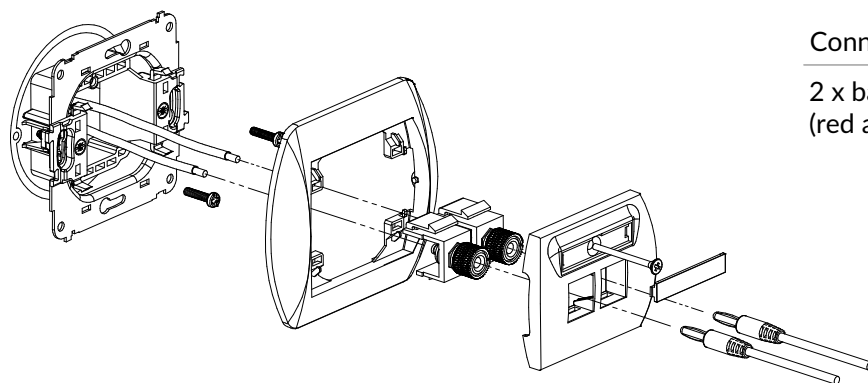

TREND SERIES MULTIMEDIA SOCKETS CONNECTION METHOD

GG-1 + RH-1

Single loudspeaker socket (2,5mm²) mechanism + 1-gang horizontal frame

Connection type	Connection
Terminal	Screw clamps

GG-2 + RH-1

Double loudspeaker socket (2,5mm²) mechanism + 1-gang horizontal frame

Connection type	Connection
Terminal	Screw clamps

GG-3 + RH-1

Single loudspeaker socket (banana type - red and black, gold-plated, 4mm², soldering) mechanism + 1-gang horizontal frame

Connection type	Connection
2 x banana gold plated (red and black)	For soldering