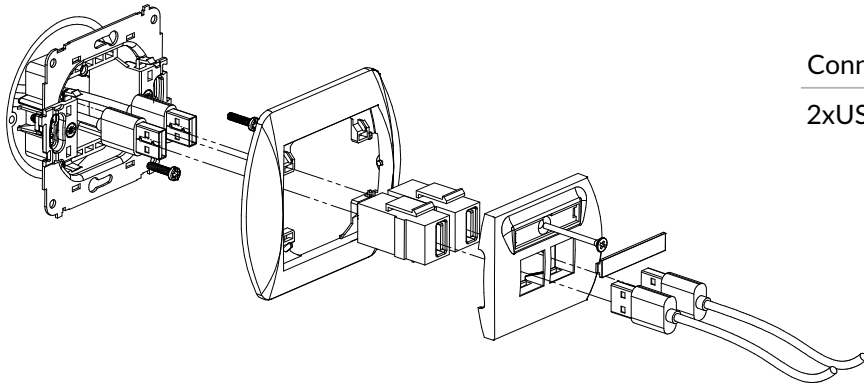

Connection type	Connection
HDMI, 1 x Rj45 8-kontakt	1 x HDMI socket female / Clamp penetrating insulation

GUSB-1 + RH-1

USB-AA 2.0 single socket mechanism + 1-gang horizontal frame

Connection type	Connection
USB-A 2.0	1 x USB-A socket female

GUSB-5 + RH-1

USB-AA 3.0 single socket mechanism + 1-gang horizontal frame

Connection type	Connection
USB-A 3.0	1 x USB-A socket female

GUSB-2 + RH-1

2xUSB-AA 2.0 double socket mechanism + 1-gang horizontal frame

Connection type	Connection
2xUSB-A 2.0	2 x USB-A socket female

GUSB-6 + DR-1

2xUSB-AA 3.0 double socket mechanism+ 1-gang horizontal frame

Connection type	Connection
2xUSB-A 3.0	2 x USB-A socket female

GUSB-3 + RH-1

USB-AB 2.0 single socket mechanism +1-gang horizontal frame

Connection type	Connection
USB-B 2.0	1 x USB-A socket female