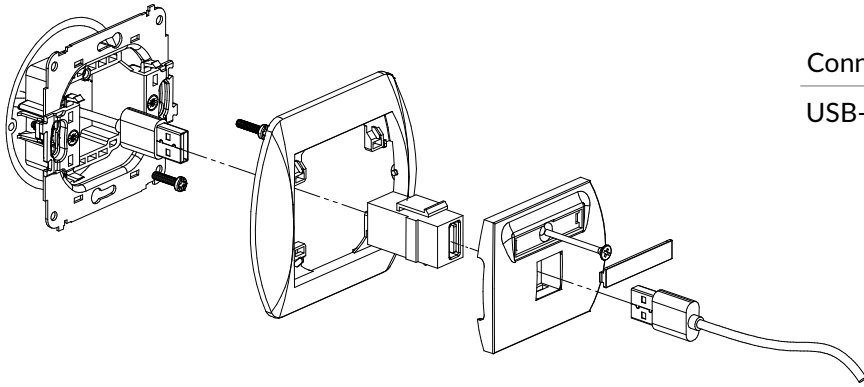

Connection type	Connection
HDMI	1 x HDMI socket female

HDMI-3 + RH-1

HDMI 2.0 single socket mechanism + 1-gang horizontal frame

Connection type	Connection
HDMI	1 x HDMI socket female

HDMI-2 + RH-1

HDMI 1.4 double socket mechanism + 1-gang horizontal frame

Connection type	Connection
HDMI	2 x HDMI socket female

HDMI-4 + RH-1

HDMI 2.0 double socket mechanism + 1-gang horizontal frame

Connection type	Connection
HDMI	2 x HDMI socket female

GHK + RH-1

HDMI 1.4 single socket mechanism + single computer socket mechanism 1xRJ45, cat. 5e, 8-contact + 1-gang horizontal frame

Connection type	Connection
HDMI, 1 x Rj45 8-kontakt	1 x HDMI socket female / Clamp penetrating insulation

GUSB-1 + RH-1

USB-AA 2.0 single socket mechanism + 1-gang horizontal frame

Connection type	Connection
USB-A 2.0	1 x USB-A socket female

GUSB-5 + RH-1

USB-AA 3.0 single socket mechanism + 1-gang horizontal frame

Connection type	Connection
USB-A 3.0	1 x USB-A socket female

GUSB-2 + RH-1

2xUSB-AA 2.0 double socket mechanism + 1-gang horizontal frame