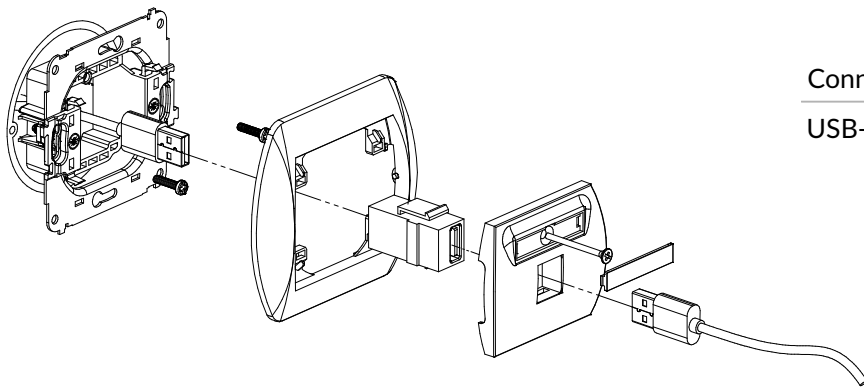

Connection type	Connection
HDMI	1 x HDMI socket female

HDMI-3 + RH-1

HDMI 2.0 single socket mechanism + 1-gang horizontal frame

Connection type	Connection
HDMI	1 x HDMI socket female

HDMI-2 + RH-1

HDMI 1.4 double socket mechanism + 1-gang horizontal frame

Connection type	Connection
HDMI	2 x HDMI socket female

HDMI-4 + RH-1

HDMI 2.0 double socket mechanism + 1-gang horizontal frame

Connection type	Connection
HDMI	2 x HDMI socket female

GHK + RH-1

HDMI 1.4 single socket mechanism + single computer socket mechanism 1xRJ45, cat. 5e, 8-contact + 1-gang horizontal frame

Connection type	Connection
HDMI, 1 x Rj45 8-kontakt	1 x HDMI socket female / Clamp penetrating insulation

GUSB-1 + RH-1

USB-AA 2.0 single socket mechanism + 1-gang horizontal frame

Connection type	Connection
USB-A 2.0	1 x USB-A socket female

GUSB-5 + RH-1

USB-AA 3.0 single socket mechanism + 1-gang horizontal frame

Connection type	Connection
USB-A 3.0	1 x USB-A socket female

GUSB-2 + RH-1

2xUSB-AA 2.0 double socket mechanism + 1-gang horizontal frame