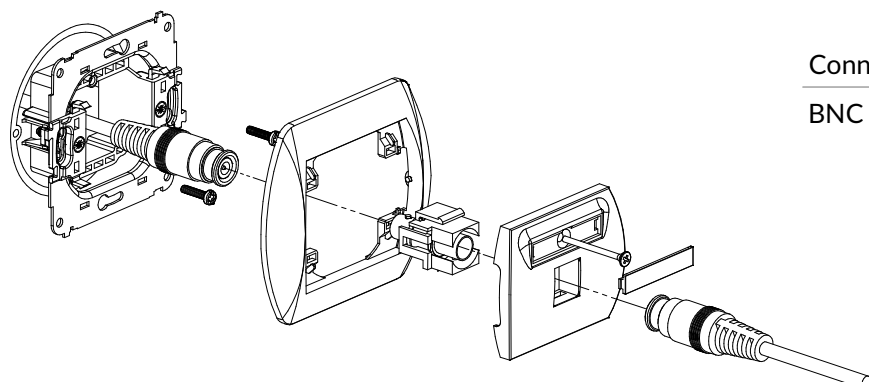

GRCA-1 + RH-1

RCA single socket (cinch type - yellow, gold-plated) mechanism + 1-gang horizontal frame

Connection type	Connection
-----------------	------------

RCA gold-plated	
-----------------	--

	1 x RCA (cinch) female, yellow marker, gold plated
--	--

GRCA-2 + RH-1

RCA double socket (cinch type - white and red, gold-plated) mechanism + 1-gang horizontal frame

Connection type	Connection
-----------------	------------

RCA gold-plated	
-----------------	--

	2 x RCA (cinch) female, white and red marker, gold plated
--	---

GBNC-1 + RH-1

BNC single socket mechanism + 1-gang horizontal frame

Connection type	Connection
BNC	Screwed

HDMI-1 + RH-1

HDMI 1.4 single socket mechanism + 1-gang horizontal frame

Connection type	Connection
HDMI	1 x HDMI socket female

HDMI-3 + RH-1

HDMI 2.0 single socket mechanism + 1-gang horizontal frame

Connection type	Connection
HDMI	1 x HDMI socket female

HDMI-2 + RH-1

HDMI 1.4 double socket mechanism + 1-gang horizontal frame