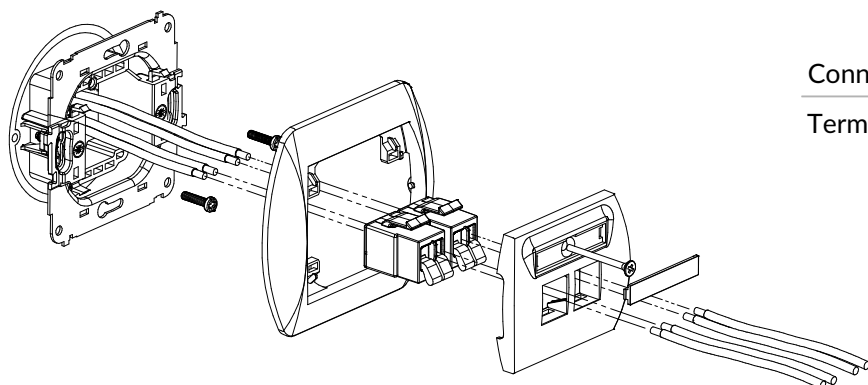

TREND SERIES MULTIMEDIA SOCKETS CONNECTION METHOD

GG-1 + RH-1

Single loudspeaker socket (2,5mm²) mechanism + 1-gang horizontal frame

Connection type	Connection
Terminal	Screw clamps

GG-2 + RH-1

Double loudspeaker socket (2,5mm²) mechanism + 1-gang horizontal frame

Connection type	Connection
Terminal	Screw clamps

GG-3 + RH-1

Single loudspeaker socket (banana type - red and black, gold-plated, 4mm², soldering) mechanism + 1-gang horizontal frame

Connection type	Connection
2 x banana gold plated (red and black)	For soldering