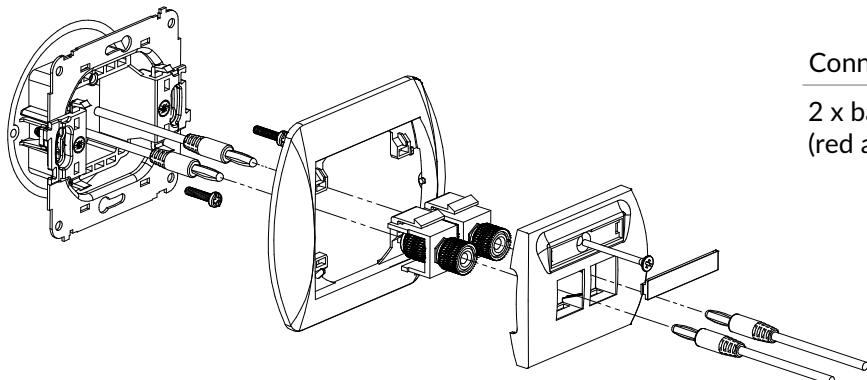

GG-4 + RH-1

Single loudspeaker socket (banana type - red and black, gold-plated, 4mm², twisted) mechanism + 1-gang horizontal frame

Connection type	Connection

2 x banana gold plated (red and black)	Screwed

GRCA-1 + RH-1

RCA single socket (cinch type - yellow, gold-plated) mechanism + 1-gang horizontal frame